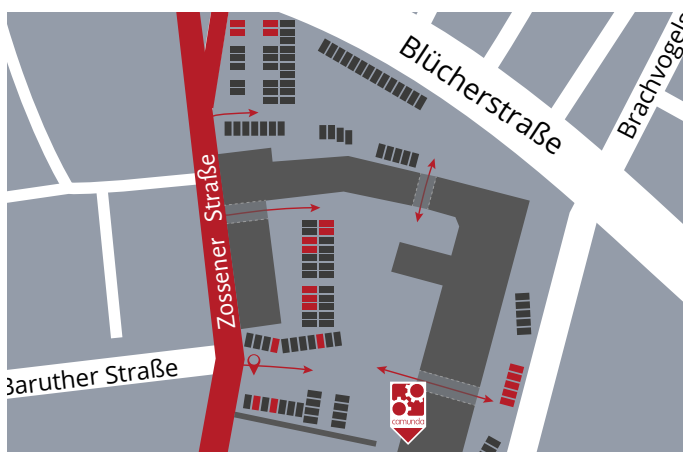

Directions to Camunda

Camunda Services GmbH
Zossener Str. 55-58, Staircase 2
10961 Berlin
Germany

By train

- Take the bus M41 in the direction of Sonnenallee / Baum-schulenstraße from Berlin Central Station
- Get off at the station Blücherstraße
- 400m walk
- Duration: approx. 22 Minutes

By plane

From Tegel (TXL):

- Take the bus X9 in the direction of Zoologischer Garten
- Change at U-Bhf Jakob-Kaiser-Platz to U7 in the direction of Rudow
- Get off at U-Bhf Gneisenaustraße
- 400m walk
- Duration: approx. 45 Minutes

From Schönefeld (SXF):

- Take the bus X7 in the direction of Rudow
- Change at U-Bhf Rudow to U7 in the direction of Rathaus Spandau
- Get off at the U-Bhf Gneisenaustraße
- 400m walk
- Duration: approx. 45 Minutes

Camunda parking spaces

This is staircase 2