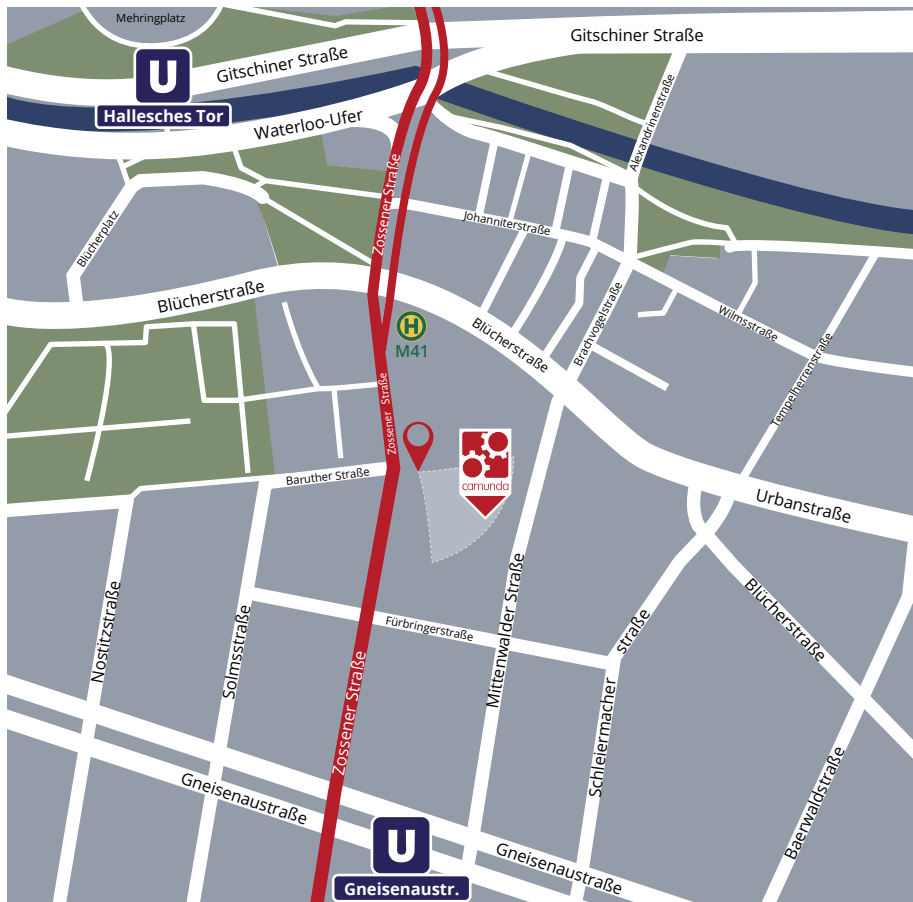

Directions to Camunda

Camunda Services GmbH
Zossener Str. 55-58, Staircase 2
10961 Berlin
Germany

By train

- Take the bus M41 in the direction of Sonnenallee / Baum-schulenstraße from Berlin Central Station
- Get off at the station Blücherstraße
- 400m walk
- Duration: approx. 22 Minutes

By plane

From Tegel (TXL):

- Take the bus X9 in the direction of Zoologischer Garten
- Change at U-Bhf Jakob-Kaiser-Platz to U7 in the direction of Rudow
- Get off at U-Bhf Gneisenaustraße
- 400m walk
- Duration: approx. 45 Minutes

From Schönefeld (SXF):

- Take the bus X7 in the direction of Rudow
- Change at U-Bhf Rudow to U7 in the direction of Rathaus Spandau
- Get off at the U-Bhf Gneisenaustraße
- 400m walk
- Duration: approx. 45 Minutes