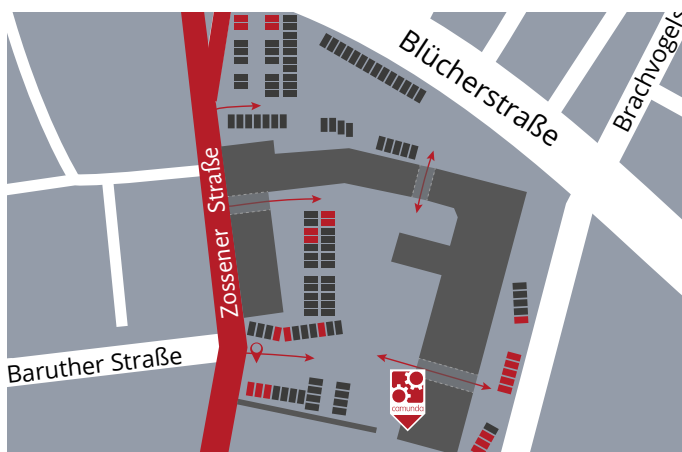

Camunda parking spaces