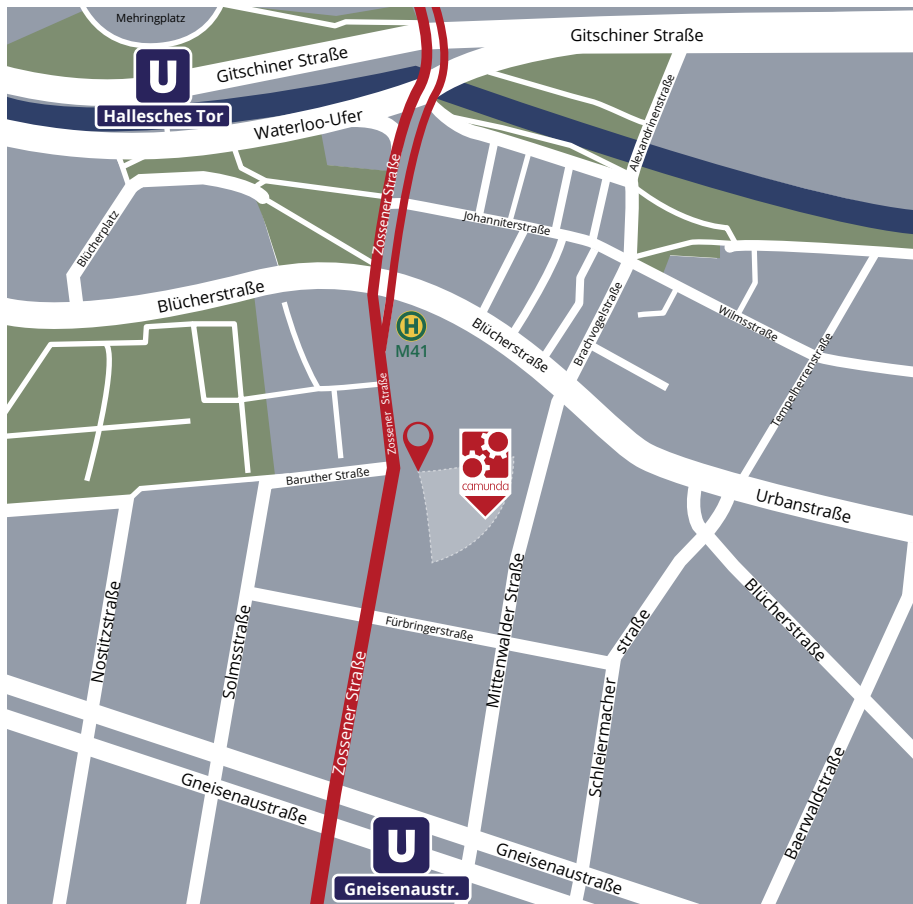

## Directions to Camunda

**Camunda Services GmbH**  
Zossener Str. 55-58, Staircase 2  
10961 Berlin  
Germany

### By train

- Take the bus M41 in the direction of Sonnenallee / Baum-schulenstraße from Berlin Central Station
- Get off at the station Blücherstraße
- 400m walk
- Duration: approx. 22 Minutes

#### From Tegel (TXL):

- Take the bus X9 in the direction of Zoologischer Garten
- Change at U-Bhf Jakob-Kaiser-Platz to U7 in the direction of Rudow
- Get off at U-Bhf Gneisenaustraße
- 400m walk
- Duration: approx. 45 Minutes

#### From Schönefeld (SXF):

- Take the bus X7 in the direction of Rudow
- Change at U-Bhf Rudow to U7 in the direction of Rathaus Spandau
- Get off at the U-Bhf Gneisenaustraße
- 400m walk
- Duration: approx. 45 Minutes